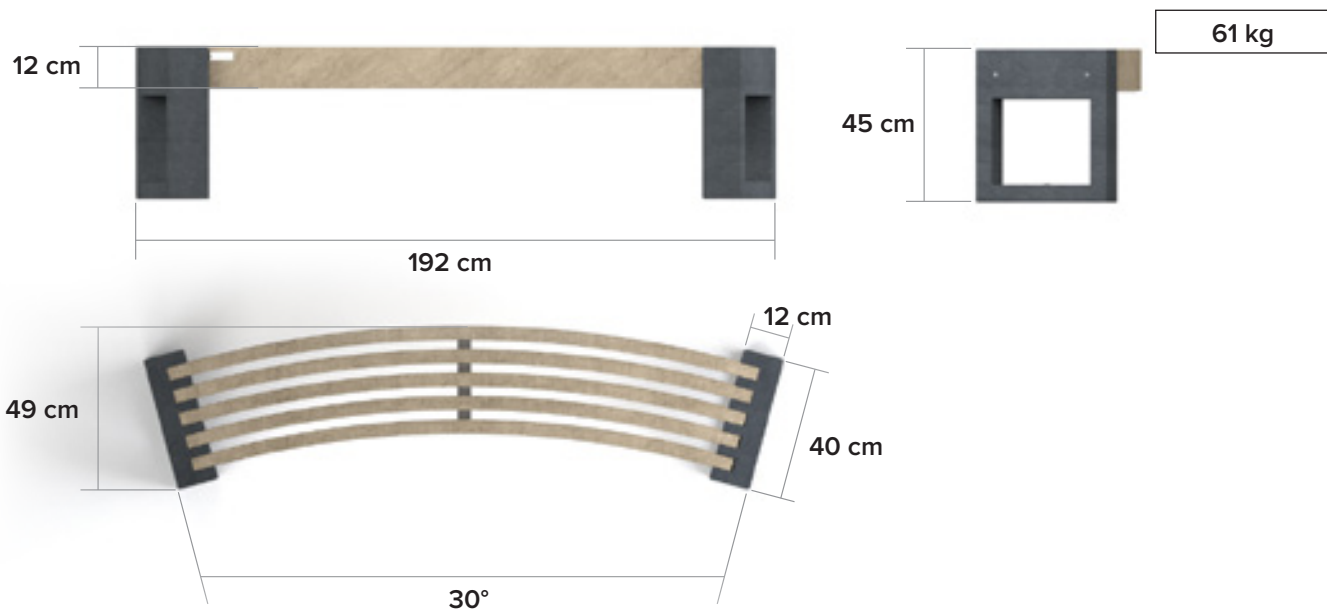

Canvas 30°

one design, endless possibilities

measurements

available colours

Boards

Quartz Brown

Mineral Grey

Sand Beige

Ural Black

Legs

Ural Black

main advantages

100% plastic waste

Maintenance free

Rot-proof

Natural texture

Graffiti resistant

Splinter-free

Coloured throughout

Weatherproof

Completely recyclable

nice in combination with

anchoring

reinforcement

Metal strip screwed underneath the 5 boards.