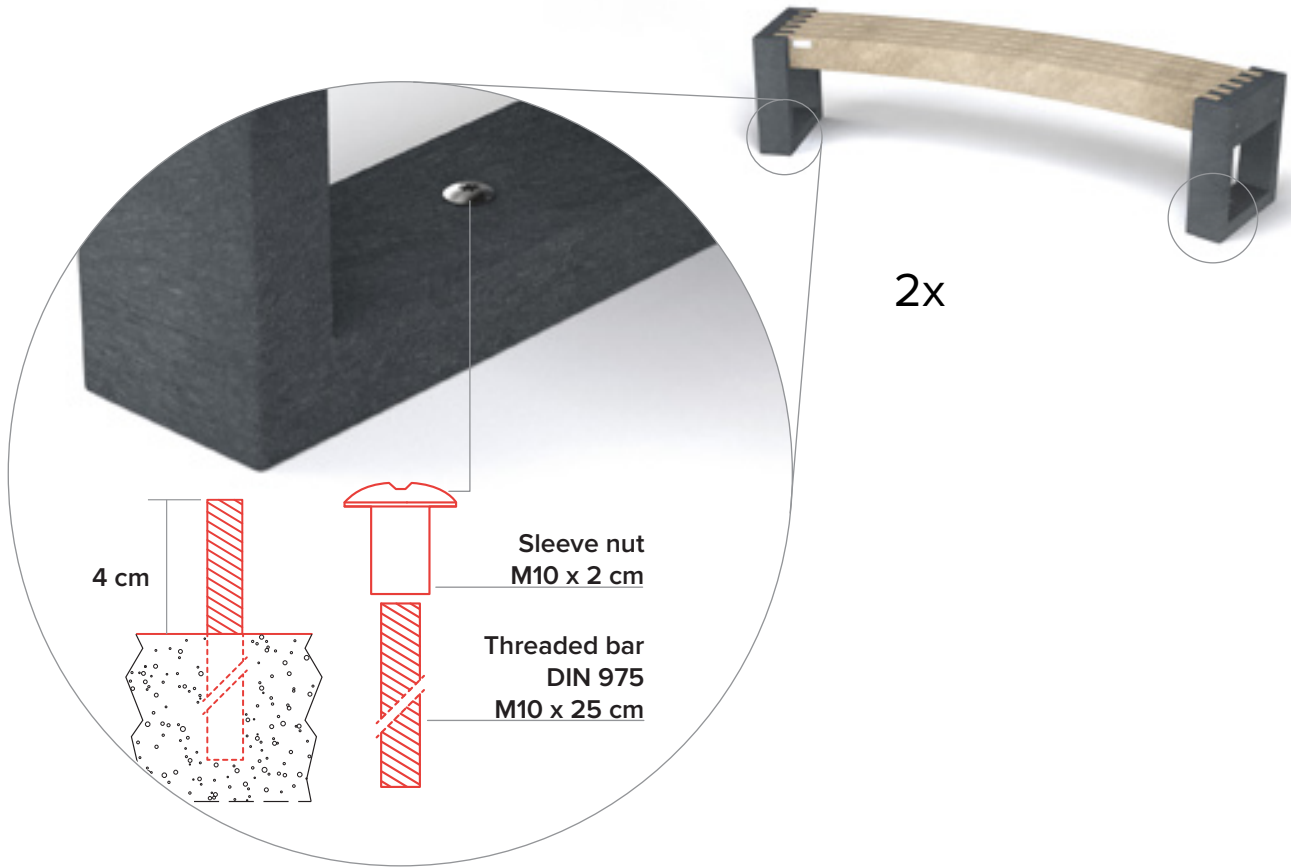

Graffiti resistant

Splinter-free

Coloured throughout

Weatherproof

Completely recyclable

nice in combination with

anchoring

reinforcement

Metal strip screwed underneath the 5 boards.